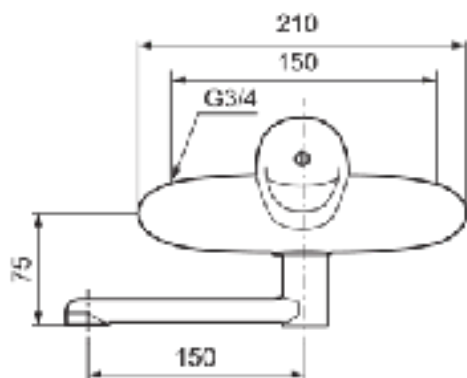

An optimal fusion of design and function. The FM Mattsson 9000E range ushers in a new generation of mixers that are environmentally engineered down to the last detail. The mixer brings beauty and technical perfection to the washroom. Even in its basic version, the mixer has unique functions that save energy without compromising on comfort. Available with a huge range of mix & match accessories this unit can be added to and customised to meet any and all applications. This is an ideal tap for use in application where thermostatic mixing valve is not required but you still need the safety and reassurance of being able to physically limit temperature and flow.